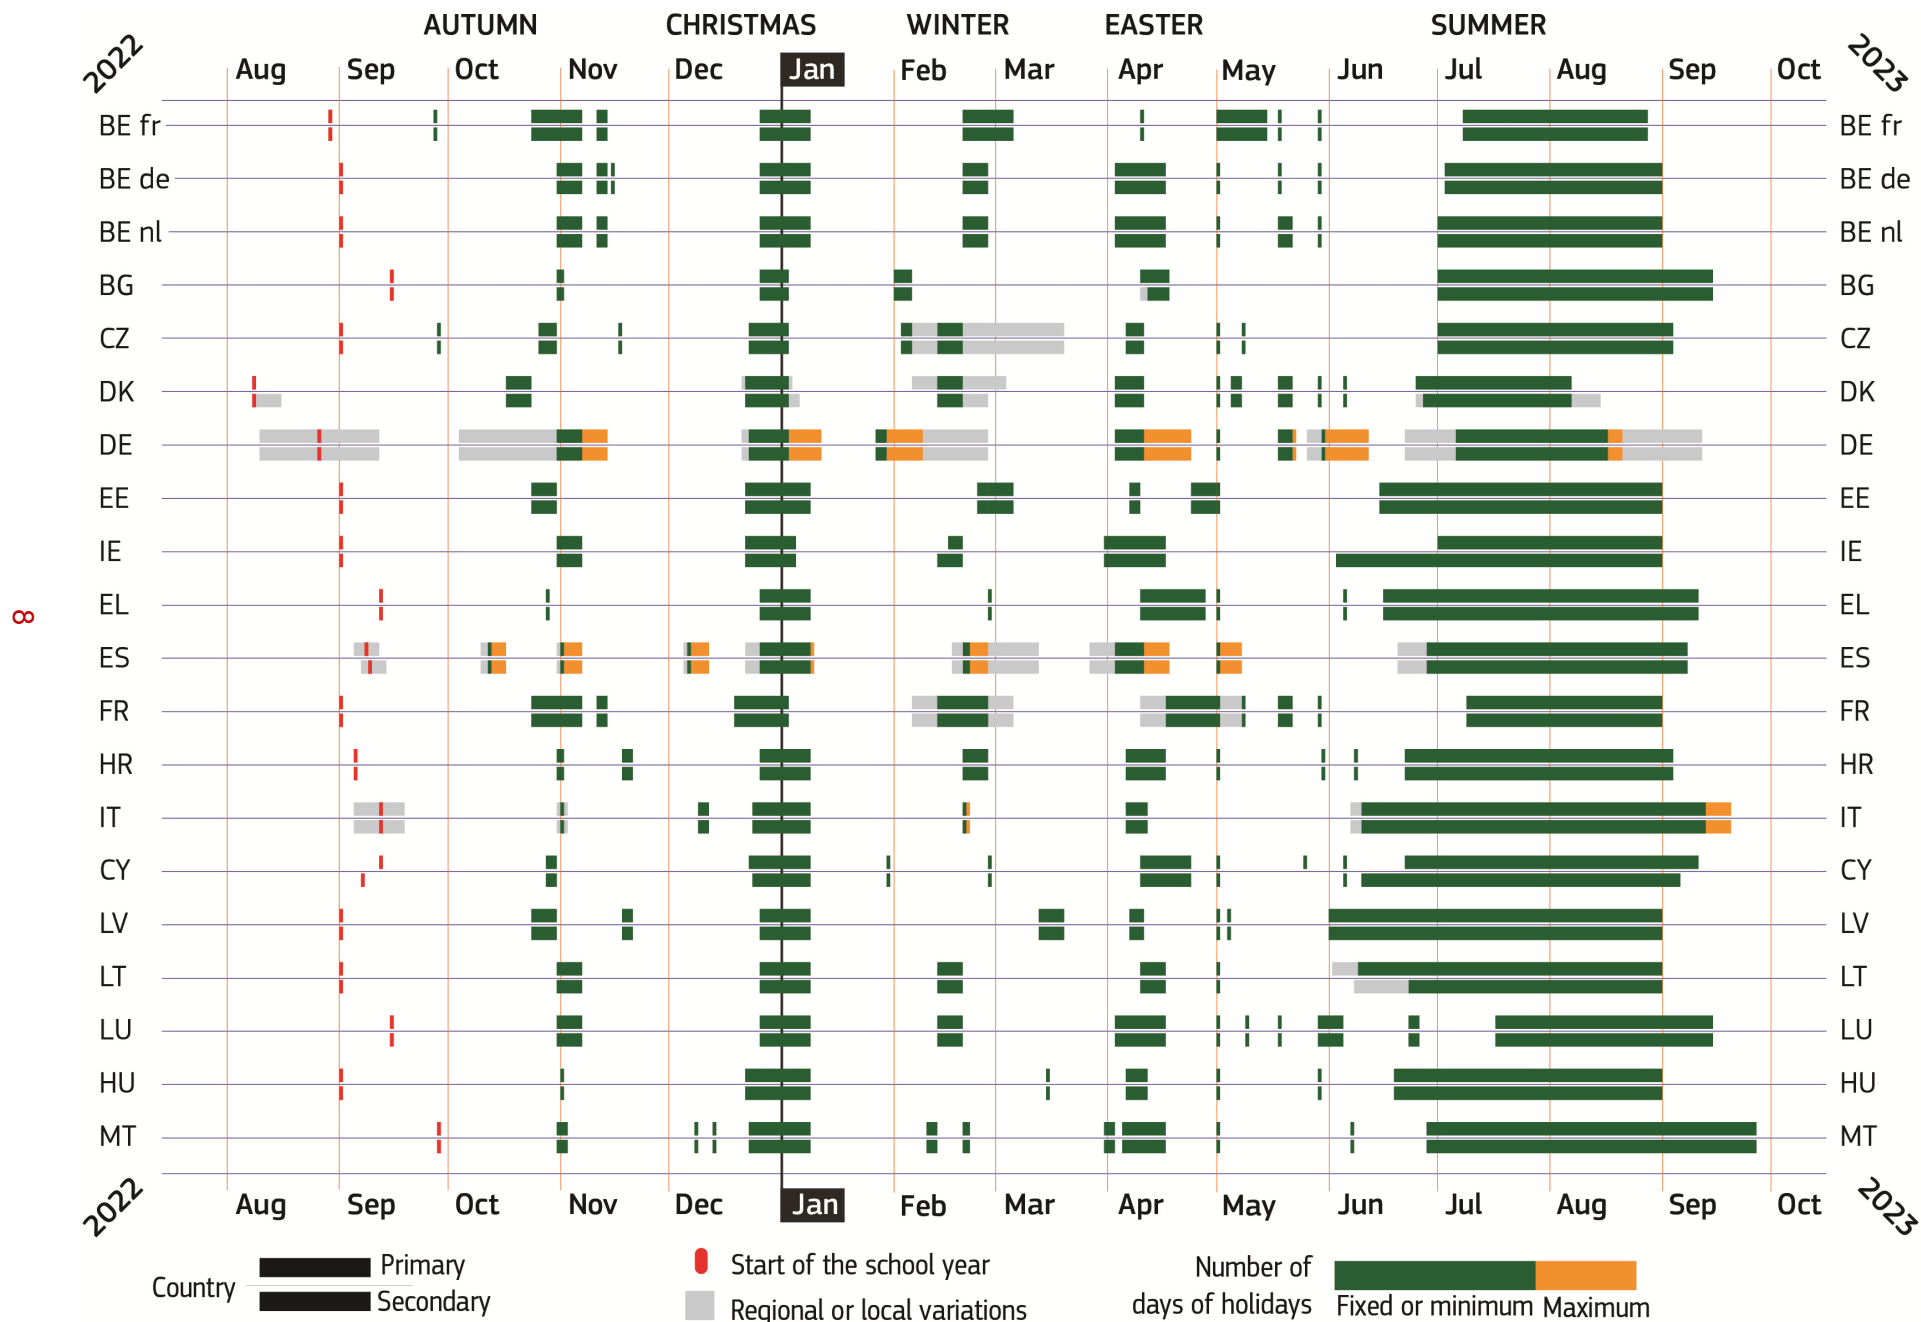

Figure 3: Length of the school year and distribution of holidays in primary and general education (ISCED 1-3), 2022/2023

Source: Eurydice.

Figure 3 (continued): Length of the school year and distribution of holidays in primary and general education (ISCED 1-3), 2022/2023